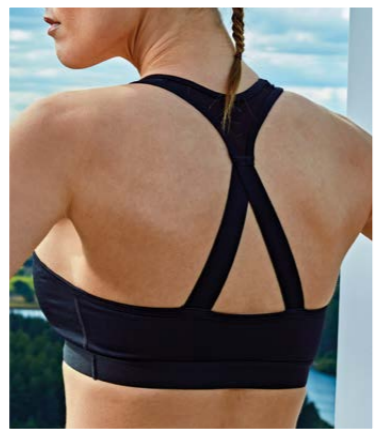

RECYCLED
POLYESTER

SPORT SUPPORT

TD920

TD046

Pocket to both legs

Squat proof

2 pockets

TD046 LADIES' PERFORMANCE LEGGING SHORTS

Soft, stretchy and with a deep waistband, the Ladies' Performance Legging Shorts rep sporty style, finishing mid-thigh these flattering shorts come with pockets to both legs and go with everything!

FABRIC & WEIGHT
90% Recycled Polyester,
10% Elastane, 8oz

SIZES
XS - 2XL

Black

TD920 LADIES' MEDIUM IMPACT SPORTS BRA

The Ladies' Medium Impact Sports Bra features a built in elasticated bust and soft, polyester/elastane blend fabric designed to keep you dry, comfortable and supported through every workout.

FABRIC & WEIGHT
90% Recycled Polyester,
10% Elastane, 8oz

SIZES
XS - 2XL

Black

Perfect for
re-branding

TD920

TD046

Stretch

Colour lock