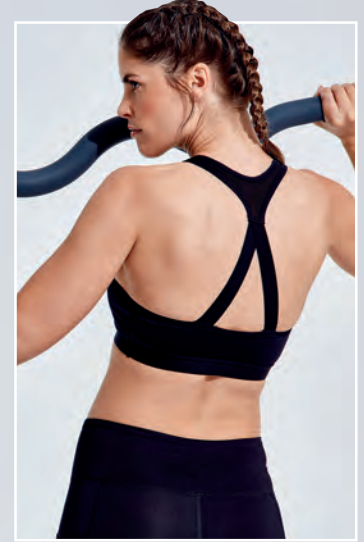

TD920

LADIES' MEDIUM IMPACT SPORTS BRA

Black

The Ladies' Medium Impact Sports Bra features a built in elasticated bust and soft, polyester/ elastane blend fabric designed to keep you dry, comfortable and supported through every workout.

FABRIC & WEIGHT	SIZES
90% Recycled Polyester, 10% Elastane, 8oz	XS - 2XL

Stretch

Colour lock

Medium support