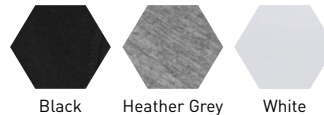

## TR001 Men's TriDri® Organic T-Shirt

**Fabric:** 100% Organic Cotton. Heather Grey: 90% Organic Cotton, 10% Viscose. 150gsm

### Size Chart:

Size	S	M	L	XL	2XL	3XL
Size to fit	36	39	42	45	47	49
Actual cm	86	96	106	116	122	132
Length cm	68	70	72	74	76	78

The size to fit is taken off a persons body measurement but based on averages and the brands to fit. Actual is what the garment measures.

### Colours:

**Commodity Code:** 6109100010

Black

Heather Grey

White