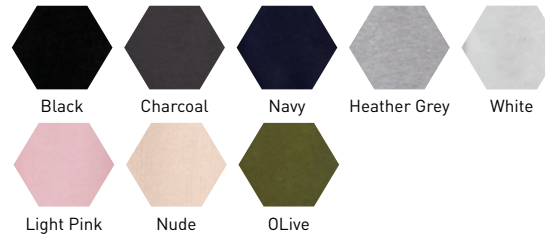

TR055 Women's TriDri® Fitted Joggers

Fabric: 60% Cotton, 40% Recycled Polyester. Heather Grey: 90% Cotton, 10% Viscose. 280gsm

Size Chart:

Size	2XS	XS	S	M	L	XL
Size to fit	6	8	10	12	14	16
Actual cm	62	67	72	77	82	87
Length cm	69	70	71	72	73	74

The size to fit is taken off a persons body measurement but based on averages and the brands to fit. Actual is what the garment measures.

Country of Origin: Bangladesh **Wash Care:** 40°

Colours:

Commodity Code: 6104620000