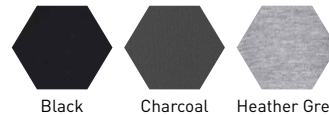

TR059 Men's TriDri® Classic Joggers

Fabric: 60% Cotton, 40% Recycled Polyester. Heather Grey: 90% Cotton, 10% Viscose. 280gsm

Size Chart:

Size	S	M	L	XL	2XL	3XL
Size to fit	30	32	34	36	38	40
Actual cm	75	80	85	90	95	100
Length cm	71	72	73	74	75	76

The size to fit is taken off a persons body measurement but based on averages and the brands to fit. Actual is what the garment measures.

Country of Origin: Bangladesh **Wash Care:** 40°

Colours:

Commodity Code: 6103420000

Black

Charcoal

Heather Grey