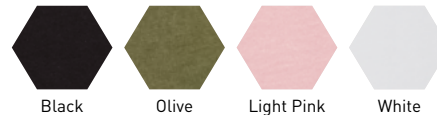

TRIDRI

TR064 Women's TriDri® Organic Boxy Oversized T-Shirt

Fabric: 100% Organic Cotton. 150gsm

Size Chart:

| Size | XS | S | M | L | XL |
|-------------|-----|-----|-----|-----|-----|
| Size to fit | 8 | 10 | 12 | 14 | 16 |
| Actual cm | 104 | 110 | 116 | 122 | 128 |
| Length cm | 67 | 68 | 69 | 70 | 71 |

The size to fit is taken off a persons body measurment but based on averages and the brands to fit. Actual is what the garment measures.

Country of Origin: Bangladesh **Wash Care:** 40°

Colours:

Commodity Code: 6109100010