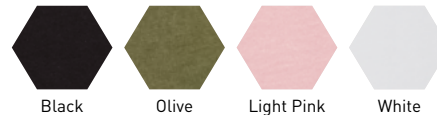

TR069 Women's TriDri® Ruched Crop Top

Fabric: 100% Cotton. 150gsm

Size Chart:

Size	2XS	XS	S	M	L	XL
Size to fit	6	8	10	12	14	16
Actual cm	75	81	87	93	99	105
Length cm	44.5	46.5	48.5	50.5	52.5	54.5

The size to fit is taken off a persons body measurment but based on averages and the brands to fit. Actual is what the garment measures.

Country of Origin: Bangladesh **Wash Care:** 40°

Colours:

Commodity Code: 6109100010

Black

Olive

Light Pink

White