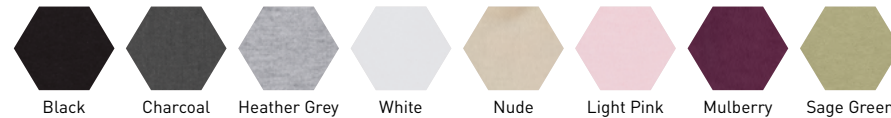

Colours:

www.tridriactive.com