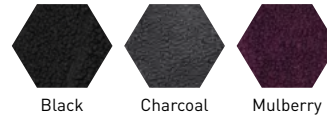

## TR089 Women's TriDri® Sherpa 1/4 Zip Hoodie

**Fabric:** 100% Polyester. 430gsm

### Size Chart:

Size	2XS	XS	S-M	L-XL
Size to fit	6	8	10/12	14/16
Actual cm	116	120	126	140
Length cm	58	61	64	68

*The size to fit is taken off a persons body measurment but based on averages and the brands to fit. Actual is what the garment measures.*

**Country of Origin:** Bangladesh      **Wash Care:** 40°

**Colours:**

**Commodity Code:** 6110309900

Black

Charcoal

Mulberry