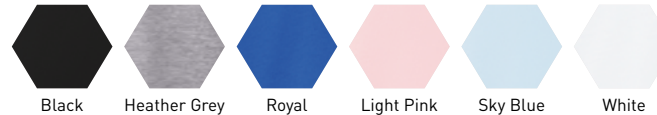

TR19B Kids TriDri® Boxy Tee

Fabric: 100% Cotton. Heather Grey: 90% Cotton, 10% Viscose. 150gsm

Size Chart:

Size	5/6	7/8	9/11	12/13
Size to fit	23/24	25/26	27.5/29	31/32
Actual cm	71	75	83	91
Length cm	35	38	42	48

The size to fit is taken off a persons body measurement but based on averages and the brands to fit. Actual is what the garment measures.

Country of Origin: Bangladesh **Wash Care:** 40°

Colours:

Commodity Code: 6109100010

Black

Heather Grey

Royal

Light Pink

Sky Blue

White