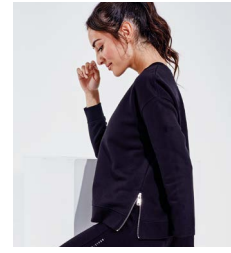

**COLOUR
GUIDE**

TD055

TD062

TD077

TD085

TD600

Black
Pantone Black

Charcoal
Pantone 425

Heather Grey*
Pantone Cool Grey 8c

White
Pantone White

Olive
Pantone 7498

Light Pink
Pantone 1895c

Nude
Pantone 7590c

FABRIC & WEIGHT: 60% Cotton, 40% Recycled Polyester. *Heather Grey: 90% Cotton, 10% Viscose, 8oz